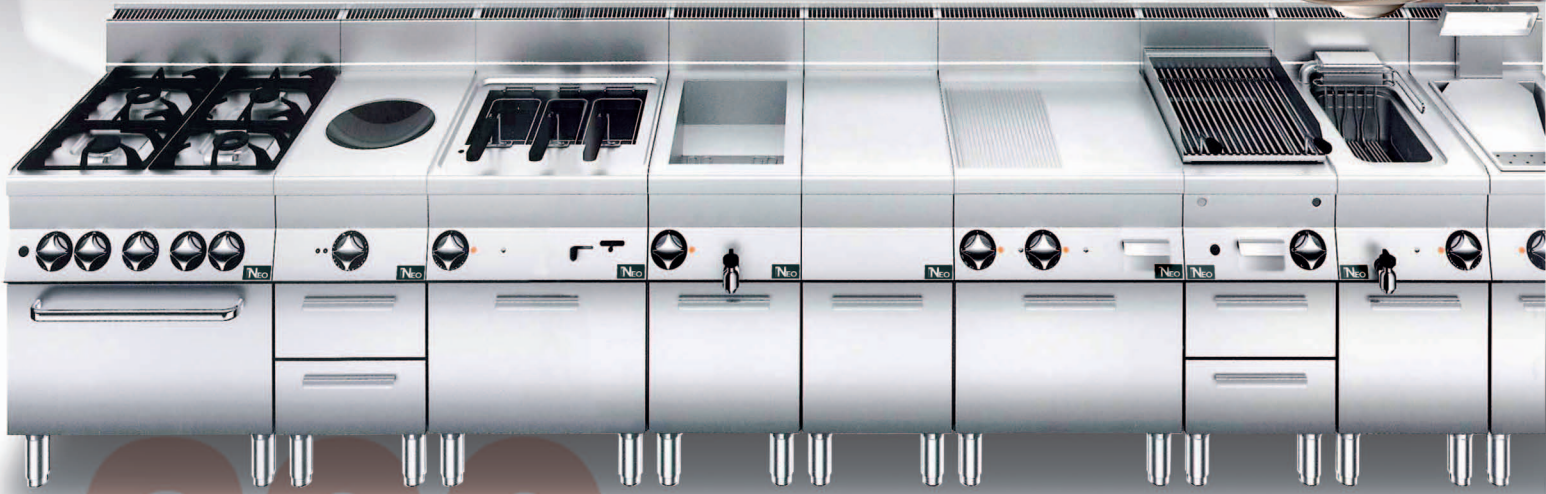

600

SOFTLINE

Maksimum Performans...
Maximum Performance...